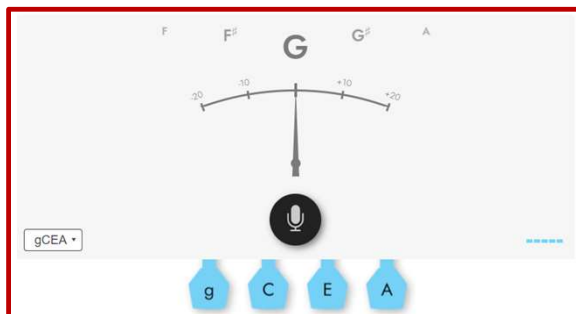

Newland House Ukulele Club

[!\[\]\(c694a3ff3b077d76910920a6a1593ab4_img.jpg\) Ukulele Tuner](#)

Newkulele

Newland House Ukulele Club

C chord

C major

[C Chord](#)

The C chord has the intervals I, III, V with notes C, E, G