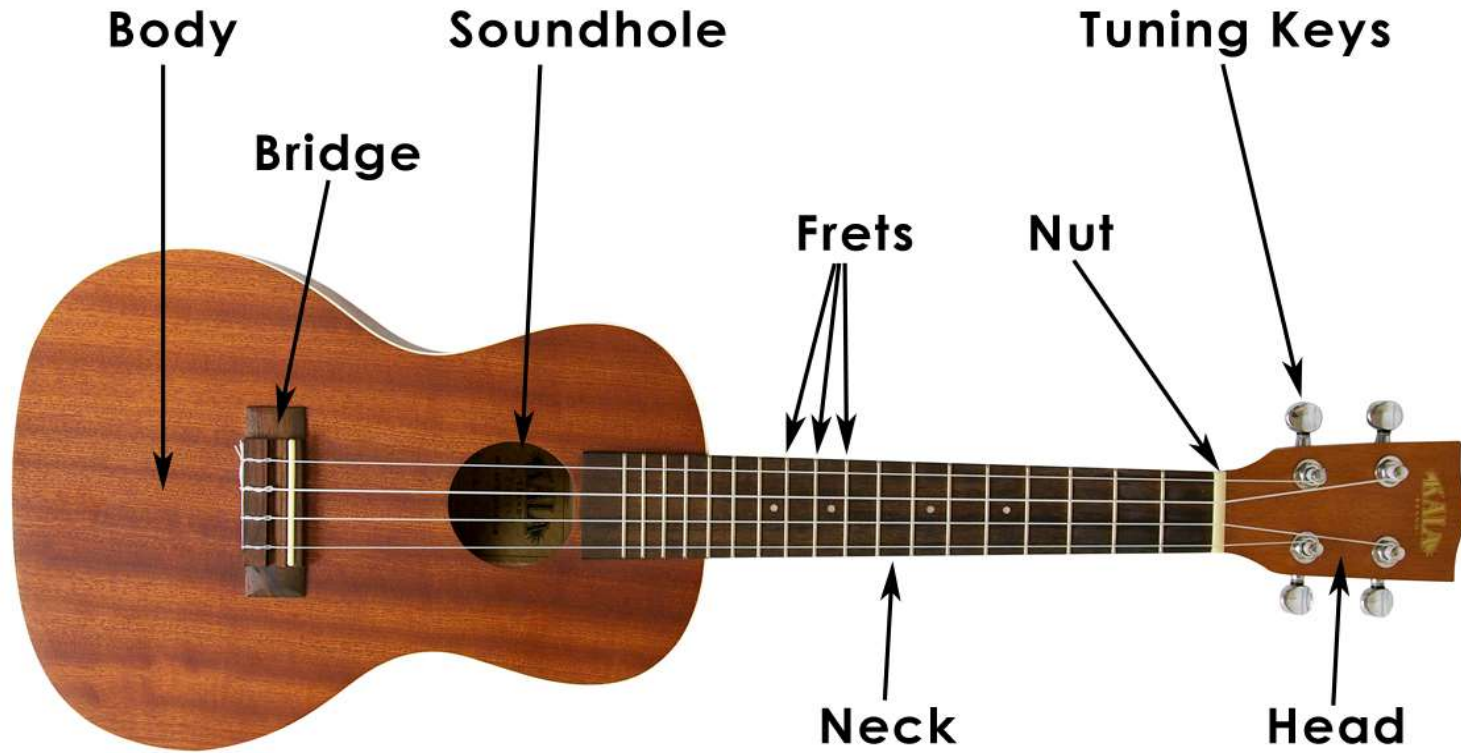

Newkulele

Newland House Ukulele Club