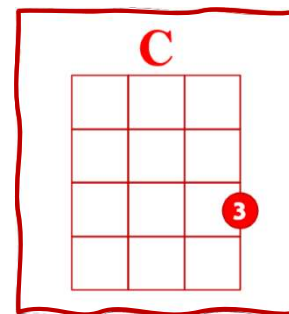

Newland House Ukulele Club

[!\[\]\(c694a3ff3b077d76910920a6a1593ab4_img.jpg\) Ukulele Tuner](#)

Newkulele

Newland House Ukulele Club

C chord

C major

[C Chord](#)

The C chord has the intervals I, III, V with notes C, E, G

C

Newkulele

Newland House Ukulele Club

C C C C
Row, row, row your boat

C C C C
Gently down the stream

C C C C
Merrily, merrily, merrily, merrily

C C C C
Life is but a dream

Newkulele