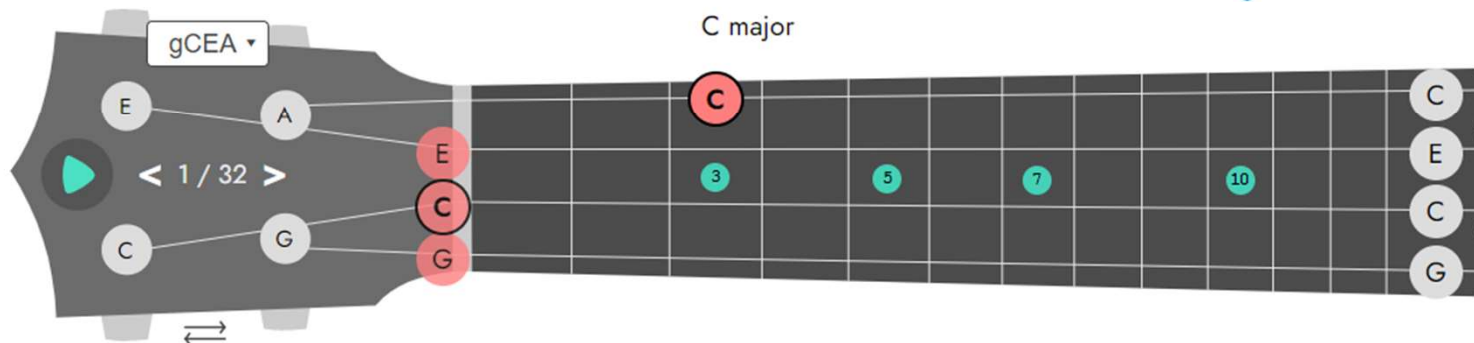

Newland House Ukulele Club

[!\[\]\(c694a3ff3b077d76910920a6a1593ab4_img.jpg\) Ukulele Tuner](#)

Newkulele

Newland House Ukulele Club

C chord

C major

[C Chord](#)

The C chord has the intervals I, III, V with notes C, E, G