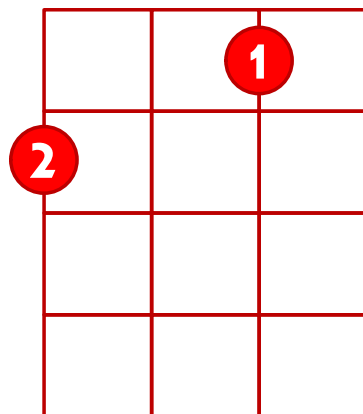

Newland House Ukulele Club

[!\[\]\(c694a3ff3b077d76910920a6a1593ab4_img.jpg\) Ukulele Tuner](#)

Newkulele

Newland House Ukulele Club

C chord

C major

[C Chord](#)

The C chord has the intervals I, III, V with notes C, E, G

Newland House Ukulele Club

[F Chord](#)

F chord

F major

The F chord has the formula 1, 3, 5 with notes F, A, C

F

Newkulele

Newland House Ukulele Club