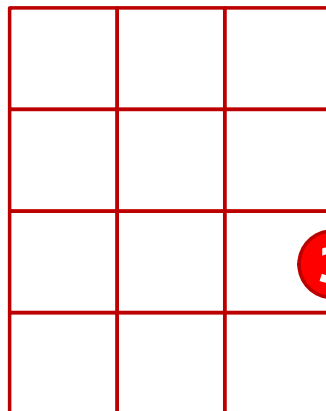

Chord Practice - C & F Ukulele Play Along

Using The Chords

Strum D D D D

C