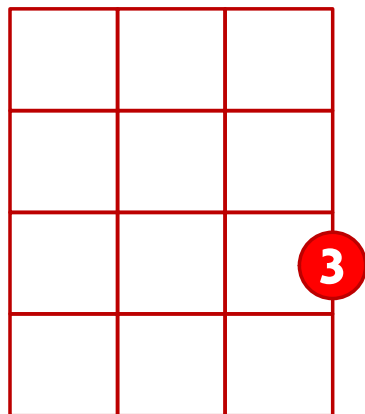

The C chord has the intervals I, III, V with notes C, E, G

C