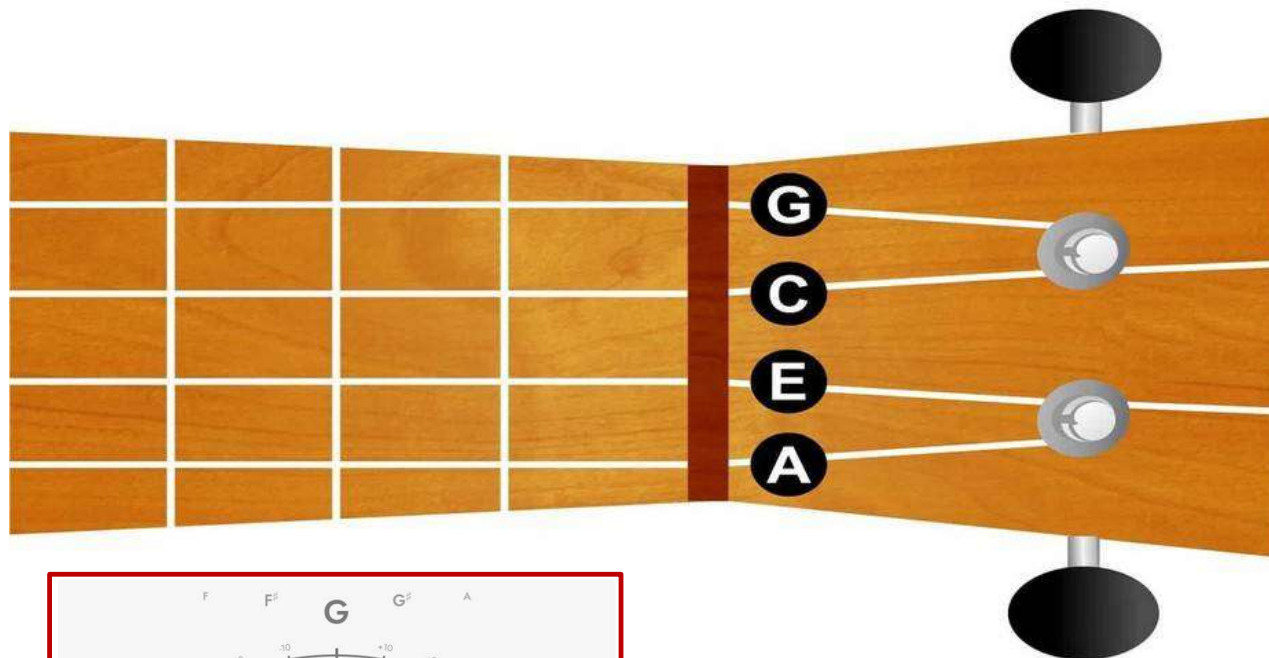

Newland House Ukulele Club

[!\[\]\(c694a3ff3b077d76910920a6a1593ab4_img.jpg\) Ukulele Tuner](#)

Newkulele

Newland House Ukulele Club

C chord

C major

[C Chord](#)

The C chord has the intervals I, III, V with notes C, E, G